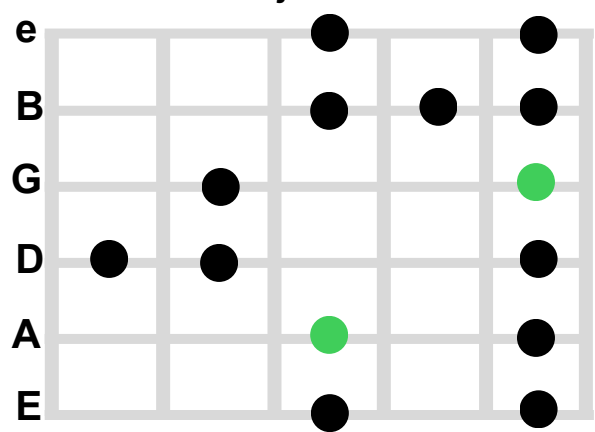

Minor Pentatonic Scale Patterns

Pattern 1 Minor Pentatonic

Pattern 2 Minor Pentatonic

Pattern 3 Minor Pentatonic

Pattern 4 Minor Pentatonic

Pattern 5 Minor Pentatonic

Legend:

- Root note
- Scale note

e - #1 String or High E string
 B - #2 B String
 G - #3 G String
 D - #4 D String
 A - #5 A String
 E - #1 String or Low Bass E

Major Blues Scale Patterns

Pattern 1 Major Blues Scale

Pattern 2 Major Blues Scale

Pattern 3 Major Blues Scale

Pattern 4 Major Blues Scale

Pattern 5 Major Blues Scale

www.guitarpdf.com

Legend:

- Root note
- Scale note

- e - #1 String or High E string
- B - #2 B String
- G - #3 G String
- D - #4 D String
- A - #5 A String
- E - #1 String or Low Bass E