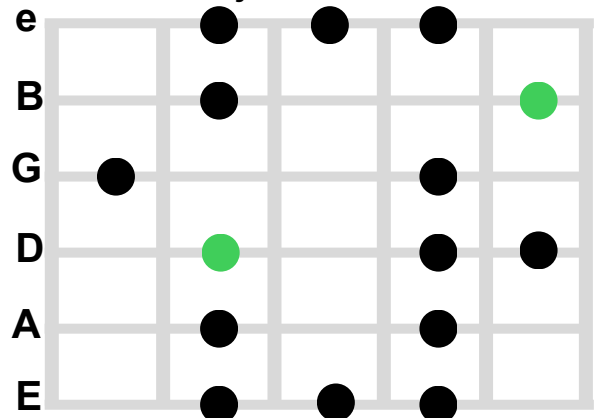

Minor Pentatonic Scale Patterns

Pattern 1 Minor Pentatonic

Pattern 2 Minor Pentatonic

Pattern 3 Minor Pentatonic

Pattern 4 Minor Pentatonic

Pattern 5 Minor Pentatonic

Legend:

- Root note
- Scale note

e - #1 String or High E string
 B - #2 B String
 G - #3 G String
 D - #4 D String
 A - #5 A String
 E - #1 String or Low Bass E

Major Blues Scale Patterns

Pattern 1 Major Blues Scale

Pattern 2 Major Blues Scale

Pattern 3 Major Blues Scale

Pattern 4 Major Blues Scale

Pattern 5 Major Blues Scale

www.guitarpdf.com

Legend:

- Root note
- Scale note

- e - #1 String or High E string
- B - #2 B String
- G - #3 G String
- D - #4 D String
- A - #5 A String
- E - #1 String or Low Bass E