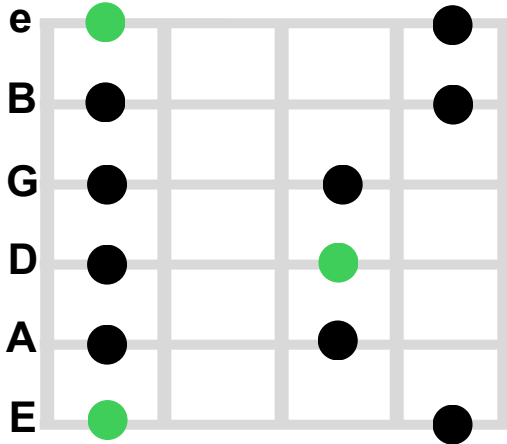

Minor Pentatonic Scale Patterns

Pattern 1 Minor Pentatonic

Pattern 2 Minor Pentatonic

Pattern 3 Minor Pentatonic

Pattern 4 Minor Pentatonic

Pattern 5 Minor Pentatonic

Legend:

- Root note
- Scale note

e - #1 String or High E string
 B - #2 B String
 G - #3 G String
 D - #4 D String
 A - #5 A String
 E - #1 String or Low Bass E

Major Blues Scale Patterns

Pattern 1 Major Blues Scale

Pattern 2 Major Blues Scale

Pattern 3 Major Blues Scale

Pattern 4 Major Blues Scale

Pattern 5 Major Blues Scale

www.guitarpdf.com

Legend:

- Root note
- Scale note

- e - #1 String or High E string
- B - #2 B String
- G - #3 G String
- D - #4 D String
- A - #5 A String
- E - #1 String or Low Bass E