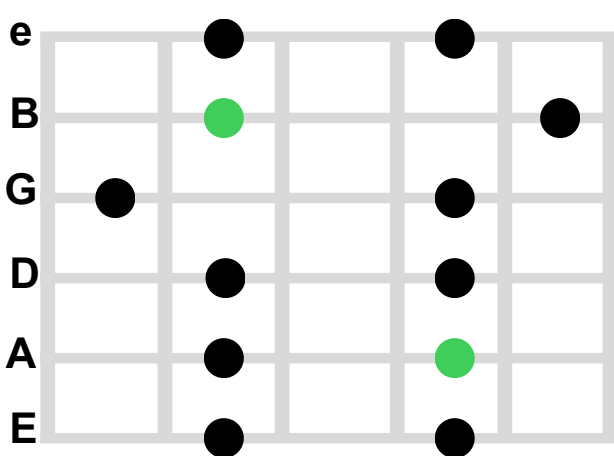

Minor Pentatonic Scale Patterns

Pattern 1 Minor Pentatonic

Pattern 2 Minor Pentatonic

Pattern 3 Minor Pentatonic

Pattern 4 Minor Pentatonic

Pattern 5 Minor Pentatonic

Legend:

- Root note
- Scale note

e - #1 String or High E string
 B - #2 B String
 G - #3 G String
 D - #4 D String
 A - #5 A String
 E - #1 String or Low Bass E

Major Blues Scale Patterns

Pattern 1 Major Blues Scale

Pattern 2 Major Blues Scale

Pattern 3 Major Blues Scale

Pattern 4 Major Blues Scale

Pattern 5 Major Blues Scale

www.guitarpdf.com

Legend:

- Root note
- Scale note

- e - #1 String or High E string
- B - #2 B String
- G - #3 G String
- D - #4 D String
- A - #5 A String
- E - #1 String or Low Bass E