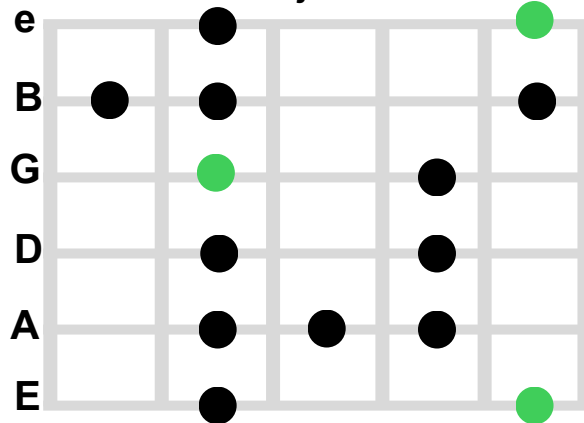

Minor Pentatonic Scale Patterns

Pattern 1 Minor Pentatonic

Pattern 2 Minor Pentatonic

Pattern 3 Minor Pentatonic

Pattern 4 Minor Pentatonic

Pattern 5 Minor Pentatonic

Legend:

- Root note
- Scale note

e - #1 String or High E string
 B - #2 B String
 G - #3 G String
 D - #4 D String
 A - #5 A String
 E - #1 String or Low Bass E

Major Blues Scale Patterns

Pattern 1 Major Blues Scale

Pattern 2 Major Blues Scale

Pattern 3 Major Blues Scale

Pattern 4 Major Blues Scale

Pattern 5 Major Blues Scale

www.guitarpdf.com

Legend:

- Root note
- Scale note

- e - #1 String or High E string
- B - #2 B String
- G - #3 G String
- D - #4 D String
- A - #5 A String
- E - #1 String or Low Bass E