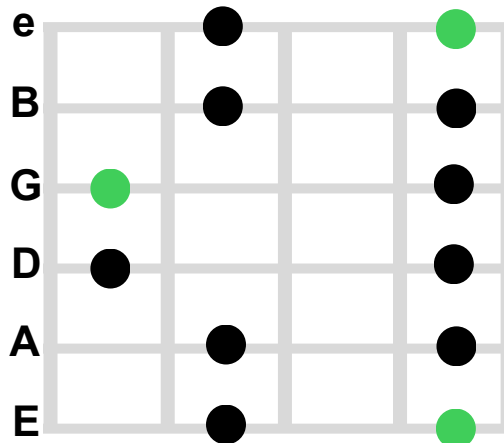

Minor Pentatonic Scale Patterns

Pattern 1 Minor Pentatonic

Pattern 2 Minor Pentatonic

Pattern 3 Minor Pentatonic

Pattern 4 Minor Pentatonic

Pattern 5 Minor Pentatonic

Legend:

- Root note
- Scale note

e - #1 String or High E string
 B - #2 B String
 G - #3 G String
 D - #4 D String
 A - #5 A String
 E - #1 String or Low Bass E

Major Blues Scale Patterns

Pattern 1 Major Blues Scale

Pattern 2 Major Blues Scale

Pattern 3 Major Blues Scale

Pattern 4 Major Blues Scale

Pattern 5 Major Blues Scale

www.guitarpdf.com

Legend:

- Root note
- Scale note

- e - #1 String or High E string
- B - #2 B String
- G - #3 G String
- D - #4 D String
- A - #5 A String
- E - #1 String or Low Bass E