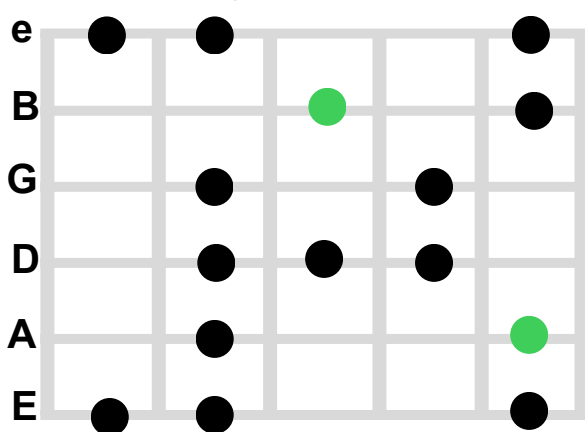

Minor Pentatonic Scale Patterns

Pattern 1 Minor Pentatonic

Pattern 2 Minor Pentatonic

Pattern 3 Minor Pentatonic

Pattern 4 Minor Pentatonic

Pattern 5 Minor Pentatonic

Legend:

- Root note
- Scale note

e - #1 String or High E string
 B - #2 B String
 G - #3 G String
 D - #4 D String
 A - #5 A String
 E - #1 String or Low Bass E

Major Blues Scale Patterns

Pattern 1 Major Blues Scale

Pattern 2 Major Blues Scale

Pattern 3 Major Blues Scale

Pattern 4 Major Blues Scale

Pattern 5 Major Blues Scale

www.guitarpdf.com

Legend:

- Root note
- Scale note

- e - #1 String or High E string
- B - #2 B String
- G - #3 G String
- D - #4 D String
- A - #5 A String
- E - #1 String or Low Bass E