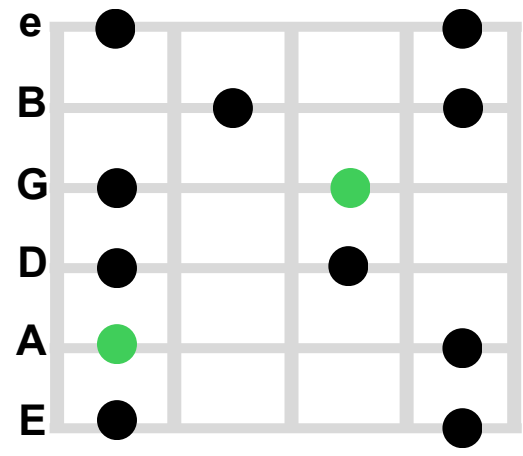

Minor Pentatonic Scale Patterns

Pattern 1 Minor Pentatonic

Pattern 2 Minor Pentatonic

Pattern 3 Minor Pentatonic

Pattern 4 Minor Pentatonic

Pattern 5 Minor Pentatonic

Legend:

- Root note
- Scale note

e - #1 String or High E string
 B - #2 B String
 G - #3 G String
 D - #4 D String
 A - #5 A String
 E - #1 String or Low Bass E

Major Blues Scale Patterns

Pattern 1 Major Blues Scale

Pattern 2 Major Blues Scale

Pattern 3 Major Blues Scale

Pattern 4 Major Blues Scale

Pattern 5 Major Blues Scale

www.guitarpdf.com

Legend:

- Root note
- Scale note

- e - #1 String or High E string
- B - #2 B String
- G - #3 G String
- D - #4 D String
- A - #5 A String
- E - #1 String or Low Bass E