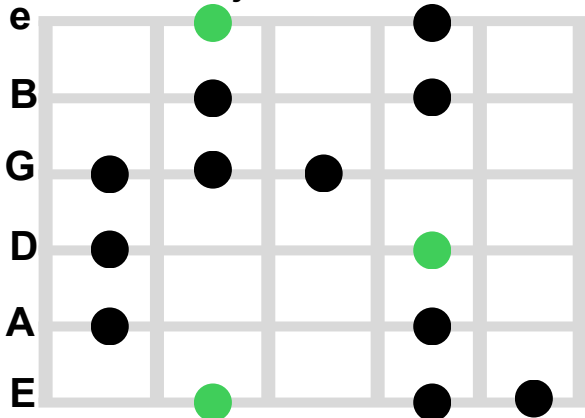

Minor Pentatonic Scale Patterns

Pattern 1 Minor Pentatonic

Pattern 2 Minor Pentatonic

Pattern 3 Minor Pentatonic

Pattern 4 Minor Pentatonic

Pattern 5 Minor Pentatonic

Legend:

- Root note
- Scale note

e - #1 String or High E string
 B - #2 B String
 G - #3 G String
 D - #4 D String
 A - #5 A String
 E - #1 String or Low Bass E

Major Blues Scale Patterns

Pattern 1 Major Blues Scale

Pattern 2 Major Blues Scale

Pattern 3 Major Blues Scale

Pattern 4 Major Blues Scale

Pattern 5 Major Blues Scale

www.guitarpdf.com

Legend:

- Root note
- Scale note

- e - #1 String or High E string
- B - #2 B String
- G - #3 G String
- D - #4 D String
- A - #5 A String
- E - #1 String or Low Bass E