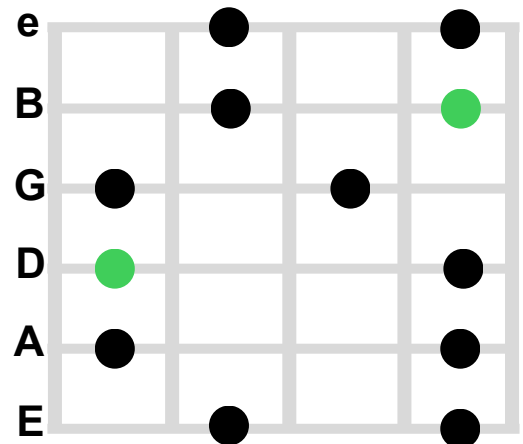

Minor Pentatonic Scale Patterns

Pattern 1 Minor Pentatonic

Pattern 2 Minor Pentatonic

Pattern 3 Minor Pentatonic

Pattern 4 Minor Pentatonic

Pattern 5 Minor Pentatonic

Legend:

- Root note
- Scale note

e - #1 String or High E string
 B - #2 B String
 G - #3 G String
 D - #4 D String
 A - #5 A String
 E - #1 String or Low Bass E

Major Blues Scale Patterns

Pattern 1 Major Blues Scale

Pattern 2 Major Blues Scale

Pattern 3 Major Blues Scale

Pattern 4 Major Blues Scale

Pattern 5 Major Blues Scale

www.guitarpdf.com

Legend:

- Root note
- Scale note

- e - #1 String or High E string
- B - #2 B String
- G - #3 G String
- D - #4 D String
- A - #5 A String
- E - #1 String or Low Bass E