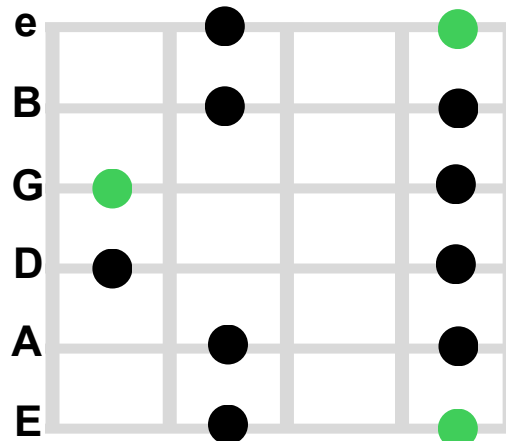

Minor Pentatonic Scale Patterns

Pattern 1 Minor Pentatonic

Pattern 2 Minor Pentatonic

Pattern 3 Minor Pentatonic

Pattern 4 Minor Pentatonic

Pattern 5 Minor Pentatonic

Legend:

- Root note
- Scale note

e - #1 String or High E string
 B - #2 B String
 G - #3 G String
 D - #4 D String
 A - #5 A String
 E - #1 String or Low Bass E