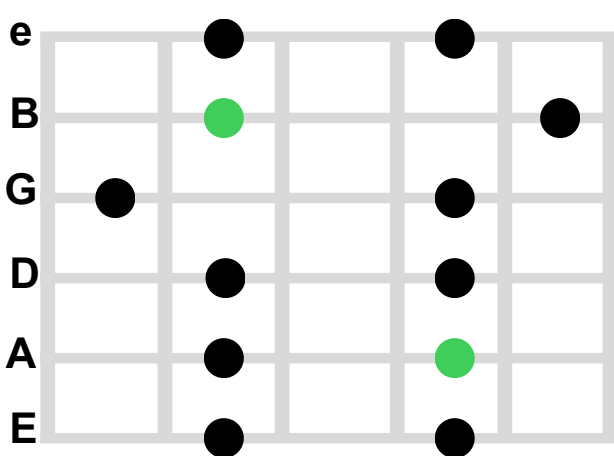

Minor Pentatonic Scale Patterns

Pattern 1 Minor Pentatonic

Pattern 2 Minor Pentatonic

Pattern 3 Minor Pentatonic

Pattern 4 Minor Pentatonic

Pattern 5 Minor Pentatonic

Legend:

- Root note
- Scale note

e - #1 String or High E string
 B - #2 B String
 G - #3 G String
 D - #4 D String
 A - #5 A String
 E - #1 String or Low Bass E