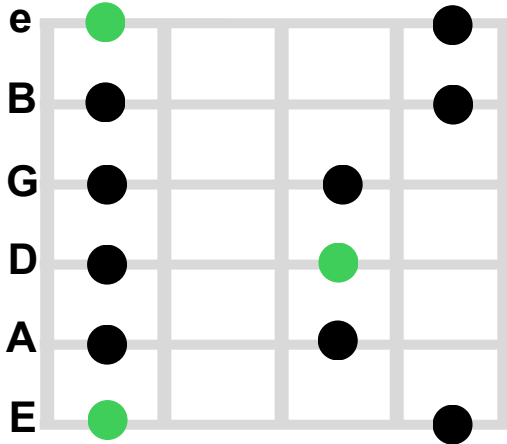

Minor Pentatonic Scale Patterns

Pattern 1 Minor Pentatonic

Pattern 2 Minor Pentatonic

Pattern 3 Minor Pentatonic

Pattern 4 Minor Pentatonic

Pattern 5 Minor Pentatonic

Legend:

- Root note
- Scale note

e - #1 String or High E string
 B - #2 B String
 G - #3 G String
 D - #4 D String
 A - #5 A String
 E - #1 String or Low Bass E