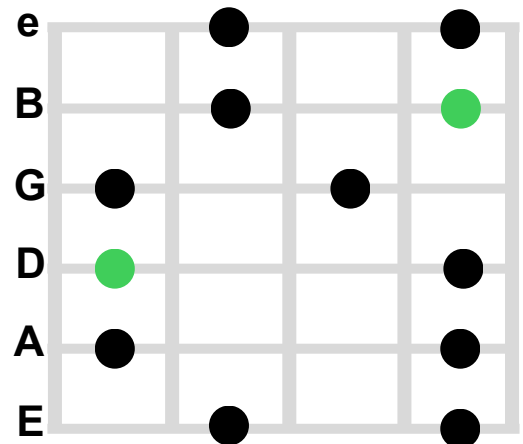

Minor Pentatonic Scale Patterns

Pattern 1 Minor Pentatonic

Pattern 2 Minor Pentatonic

Pattern 3 Minor Pentatonic

Pattern 4 Minor Pentatonic

Pattern 5 Minor Pentatonic

Legend:

- Root note
- Scale note

e - #1 String or High E string
 B - #2 B String
 G - #3 G String
 D - #4 D String
 A - #5 A String
 E - #1 String or Low Bass E