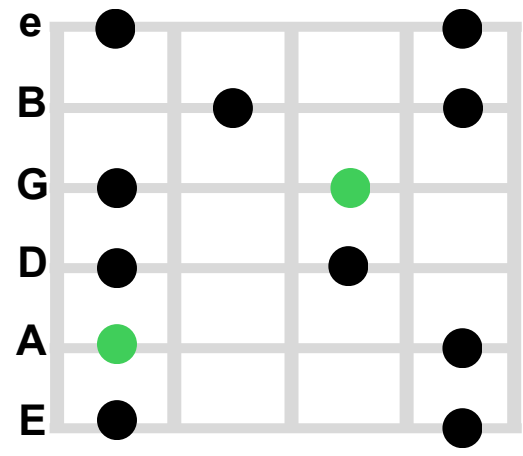

Minor Pentatonic Scale Patterns

Pattern 1 Minor Pentatonic

Pattern 2 Minor Pentatonic

Pattern 3 Minor Pentatonic

Pattern 4 Minor Pentatonic

Pattern 5 Minor Pentatonic

Legend:

- Root note
- Scale note

e - #1 String or High E string
 B - #2 B String
 G - #3 G String
 D - #4 D String
 A - #5 A String
 E - #1 String or Low Bass E