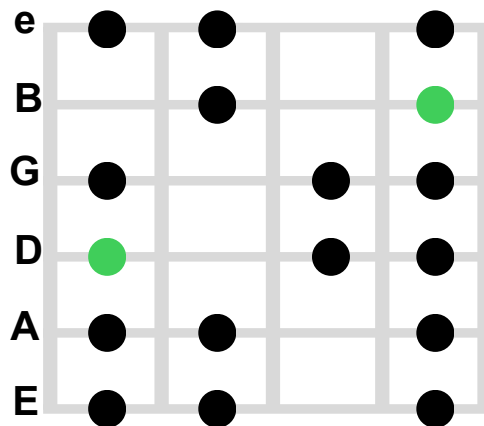

Guitar Minor Scale Patterns

Pattern 1

Pattern 2

Pattern 3

Pattern 4

Pattern 5

Legend:

- Root note
- Scale note

e - #1 String or High E string
 B - #2 B String
 G - #3 G String
 D - #4 D String
 A - #5 A String
 E - #1 String or Low Bass E