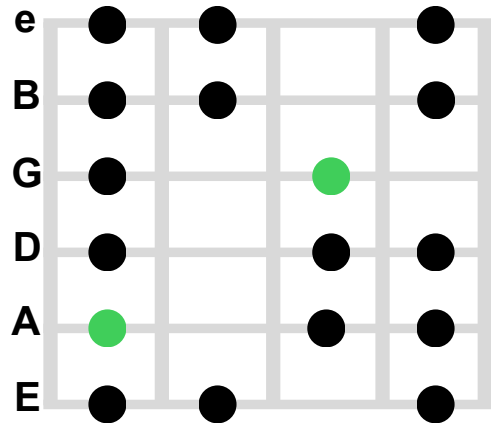

Guitar Minor Scale Patterns

Pattern 1

Pattern 2

Pattern 3

Pattern 4

Pattern 5

Legend:

- Root note
- Scale note

e - #1 String or High E string
 B - #2 B String
 G - #3 G String
 D - #4 D String
 A - #5 A String
 E - #1 String or Low Bass E