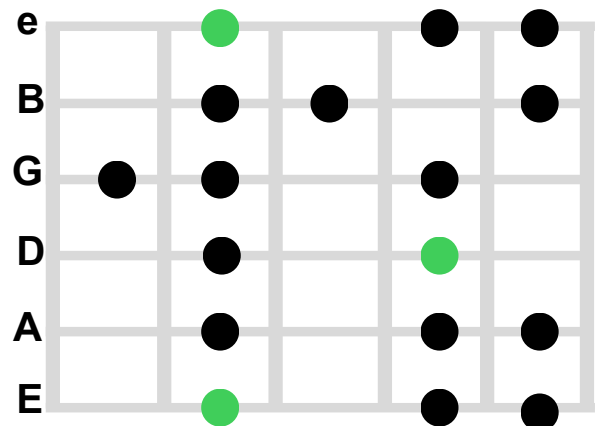

Guitar Minor Scale Patterns

Pattern 1

Pattern 2

Pattern 3

Pattern 4

Pattern 5

Legend:

- Root note
- Scale note

e - #1 String or High E string
 B - #2 B String
 G - #3 G String
 D - #4 D String
 A - #5 A String
 E - #1 String or Low Bass E