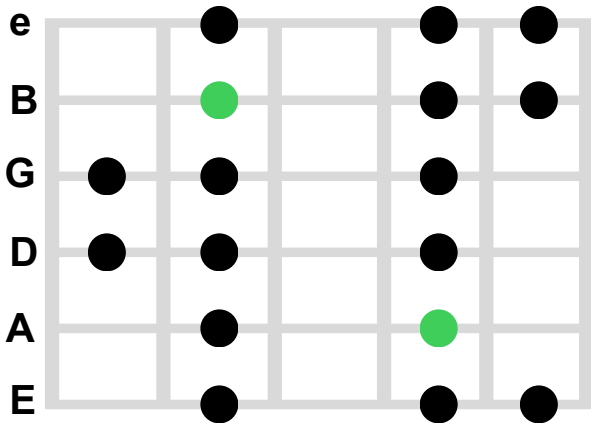

Guitar Minor Scale Patterns

Pattern 1

Pattern 2

Pattern 3

Pattern 4

Pattern 5

Legend:

- Root note
- Scale note

e - #1 String or High E string
 B - #2 B String
 G - #3 G String
 D - #4 D String
 A - #5 A String
 E - #1 String or Low Bass E