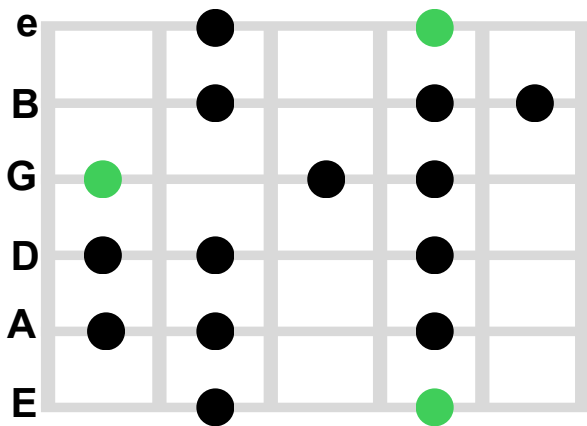

Guitar Minor Scale Patterns

Pattern 1

Pattern 2

Pattern 3

Pattern 4

Pattern 5

Legend:

- Root note
- Scale note

e - #1 String or High E string
 B - #2 B String
 G - #3 G String
 D - #4 D String
 A - #5 A String
 E - #1 String or Low Bass E