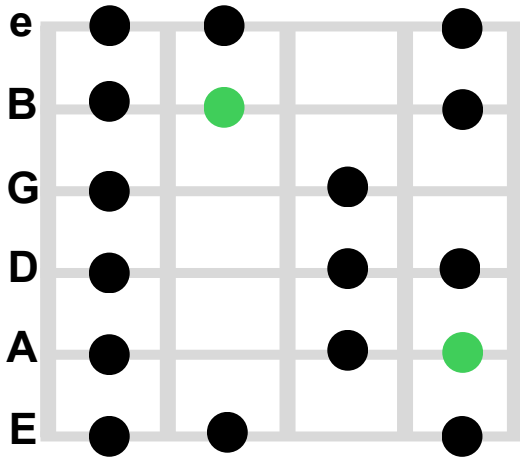

Ionian Guitar Scale

Pattern 1 Ionian Guitar Scale

Pattern 2 Ionian Guitar Scale

Pattern 3 Ionian Guitar Scale

Pattern 4 Ionian Guitar Scale

Pattern 5 Ionian Guitar Scale

Legend:

- Root note
- Scale note

e - #1 String or High E string
 B - #2 B String
 G - #3 G String
 D - #4 D String
 A - #5 A String
 E - #1 String or Low Bass E