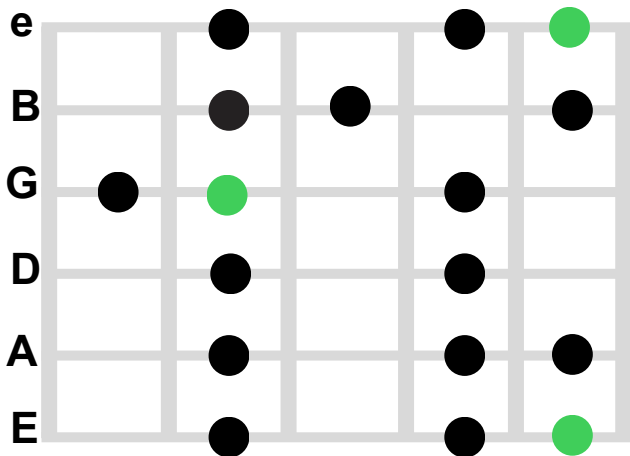

Ionian Guitar Scale

Pattern 1 Ionian Guitar Scale

Pattern 2 Ionian Guitar Scale

Pattern 3 Ionian Guitar Scale

Pattern 4 Ionian Guitar Scale

Pattern 5 Ionian Guitar Scale

Legend:

- Root note
- Scale note

e - #1 String or High E string
 B - #2 B String
 G - #3 G String
 D - #4 D String
 A - #5 A String
 E - #1 String or Low Bass E