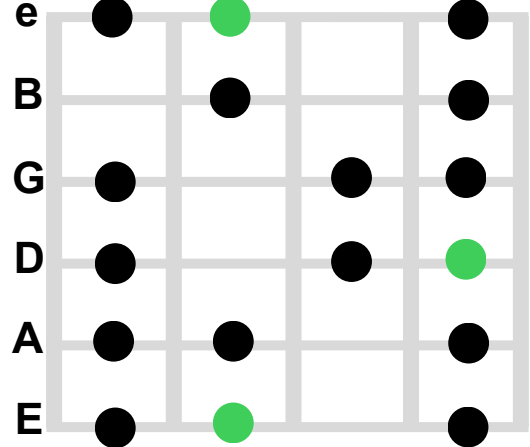

Ionian Guitar Scale

Pattern 1 Ionian Guitar Scale

Pattern 2 Ionian Guitar Scale

Pattern 3 Ionian Guitar Scale

Pattern 4 Ionian Guitar Scale

Pattern 5 Ionian Guitar Scale

Legend:

- Root note
- Scale note

e - #1 String or High E string
 B - #2 B String
 G - #3 G String
 D - #4 D String
 A - #5 A String
 E - #1 String or Low Bass E