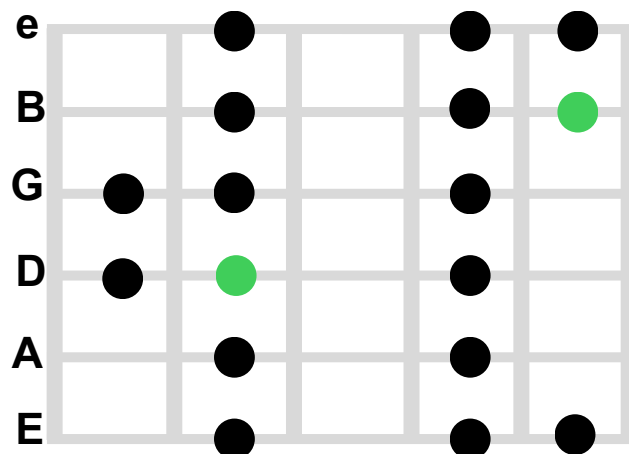

Ionian Guitar Scale

Pattern 1 Ionian Guitar Scale

Pattern 2 Ionian Guitar Scale

Pattern 3 Ionian Guitar Scale

Pattern 4 Ionian Guitar Scale

Pattern 5 Ionian Guitar Scale

Legend:

- Root note
- Scale note

e - #1 String or High E string
 B - #2 B String
 G - #3 G String
 D - #4 D String
 A - #5 A String
 E - #1 String or Low Bass E