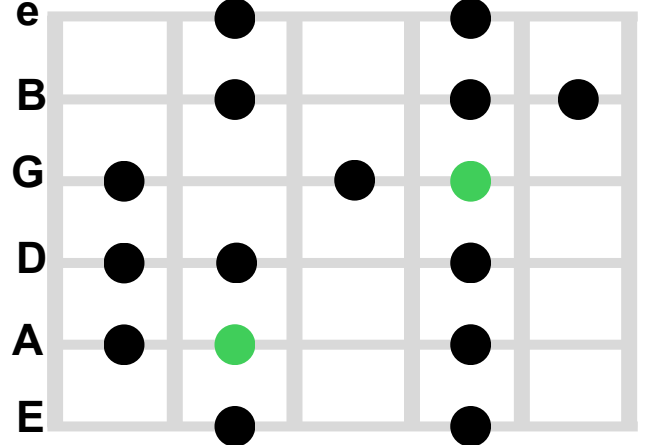

Ionian Guitar Scale

Pattern 1 Ionian Guitar Scale

Pattern 2 Ionian Guitar Scale

Pattern 3 Ionian Guitar Scale

Pattern 4 Ionian Guitar Scale

Pattern 5 Ionian Guitar Scale

Legend:

- Root note
- Scale note

e - #1 String or High E string
 B - #2 B String
 G - #3 G String
 D - #4 D String
 A - #5 A String
 E - #1 String or Low Bass E