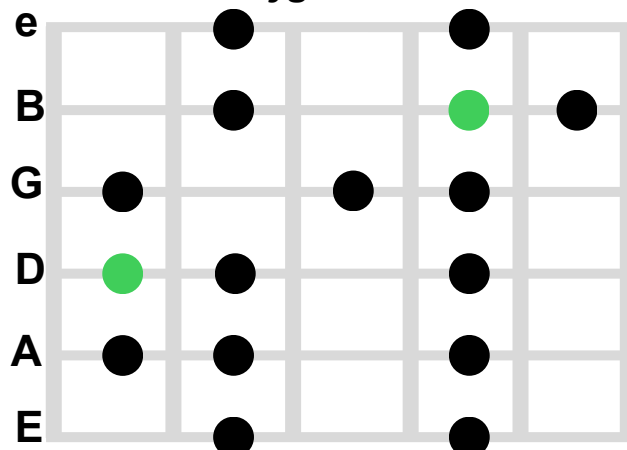

# Phrygian Guitar Scale

Pattern 1 Phrygian Guitar Scale

Pattern 2 Phrygian Guitar Scale

Pattern 3 Phrygian Guitar Scale

Pattern 4 Phrygian Guitar Scale

Pattern 5 Phrygian Guitar Scale

**Legend:**

- Root note
- Scale note

e - #1 String or High E string  
 B - #2 B String  
 G - #3 G String  
 D - #4 D String  
 A - #5 A String  
 E - #1 String or Low Bass E