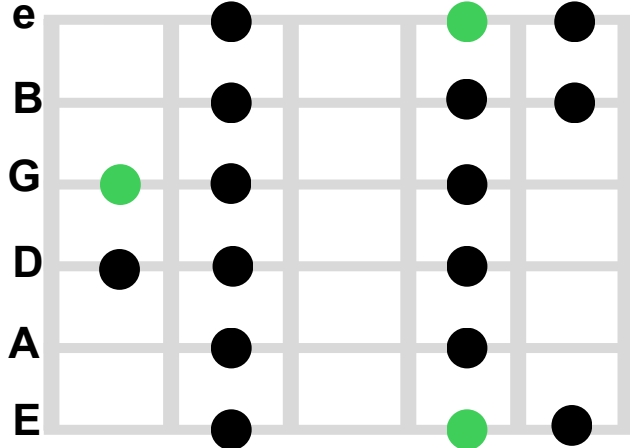

# Phrygian Guitar Scale

Pattern 1 Phrygian Guitar Scale

Pattern 2 Phrygian Guitar Scale

Pattern 3 Phrygian Guitar Scale

Pattern 4 Phrygian Guitar Scale

Pattern 5 Phrygian Guitar Scale

**Legend:**

- Root note
- Scale note

e - #1 String or High E string  
 B - #2 B String  
 G - #3 G String  
 D - #4 D String  
 A - #5 A String  
 E - #1 String or Low Bass E