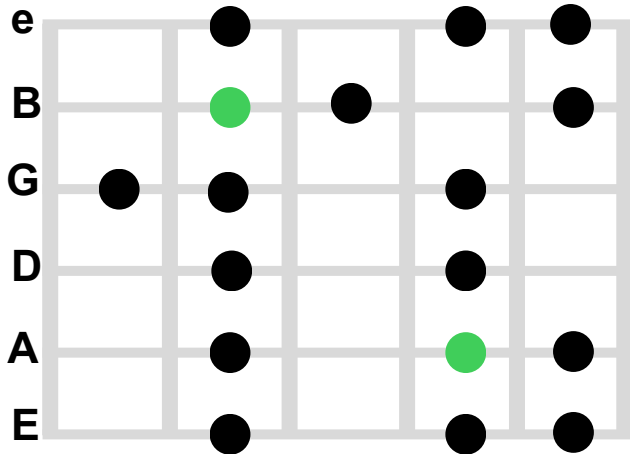

# Phrygian Guitar Scale

Pattern 1 Phrygian Guitar Scale

Pattern 2 Phrygian Guitar Scale

Pattern 3 Phrygian Guitar Scale

Pattern 4 Phrygian Guitar Scale

Pattern 5 Phrygian Guitar Scale

**Legend:**

- Root note
- Scale note

e - #1 String or High E string  
 B - #2 B String  
 G - #3 G String  
 D - #4 D String  
 A - #5 A String  
 E - #1 String or Low Bass E