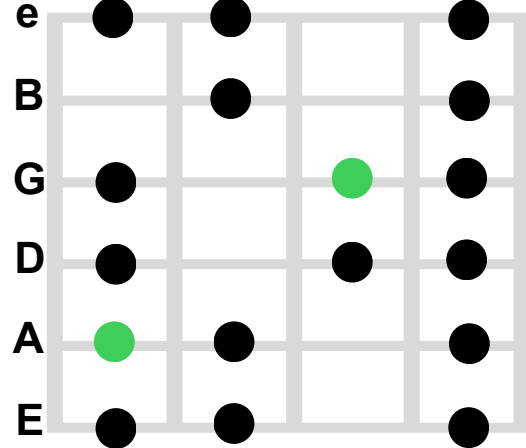

# Phrygian Guitar Scale

Pattern 1 Phrygian Guitar Scale

Pattern 2 Phrygian Guitar Scale

Pattern 3 Phrygian Guitar Scale

Pattern 4 Phrygian Guitar Scale

Pattern 5 Phrygian Guitar Scale

**Legend:**

- Root note
- Scale note

e - #1 String or High E string  
 B - #2 B String  
 G - #3 G String  
 D - #4 D String  
 A - #5 A String  
 E - #1 String or Low Bass E