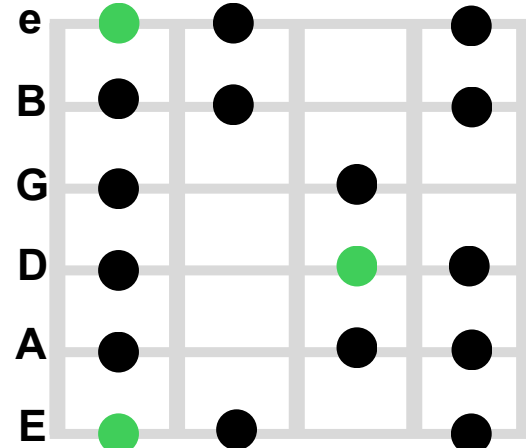

# Phrygian Guitar Scale

Pattern 1 Phrygian Guitar Scale

Pattern 2 Phrygian Guitar Scale

Pattern 3 Phrygian Guitar Scale

Pattern 4 Phrygian Guitar Scale

Pattern 5 Phrygian Guitar Scale

**Legend:**

- Root note
- Scale note

e - #1 String or High E string  
 B - #2 B String  
 G - #3 G String  
 D - #4 D String  
 A - #5 A String  
 E - #1 String or Low Bass E