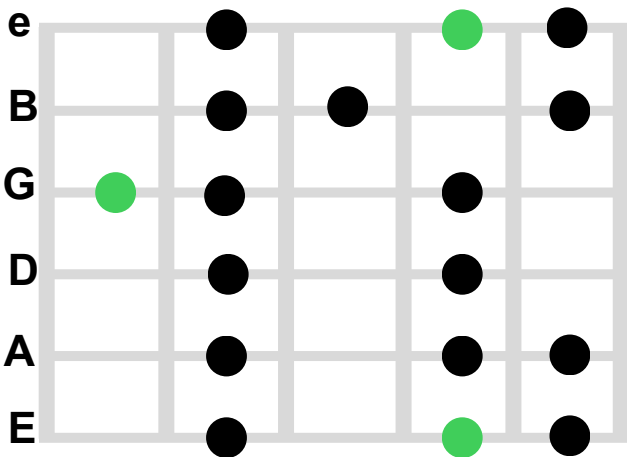

Locrian Guitar Scale

Pattern 1 Locrian Guitar Scale

Pattern 2 Locrian Guitar Scale

Pattern 3 Locrian Guitar Scale

Pattern 4 Locrian Guitar Scale

Pattern 5 Locrian Guitar Scale

Legend:

- Root note
- Scale note

e - #1 String or High E string
 B - #2 B String
 G - #3 G String
 D - #4 D String
 A - #5 A String
 E - #1 String or Low Bass E