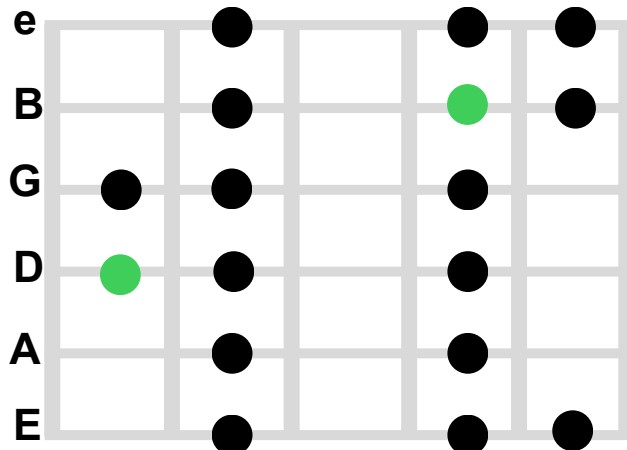

Locrian Guitar Scale

Pattern 1 Locrian Guitar Scale

Pattern 2 Locrian Guitar Scale

Pattern 3 Locrian Guitar Scale

Pattern 4 Locrian Guitar Scale

Pattern 5 Locrian Guitar Scale

Legend:

- Root note
- Scale note

e - #1 String or High E string
 B - #2 B String
 G - #3 G String
 D - #4 D String
 A - #5 A String
 E - #1 String or Low Bass E