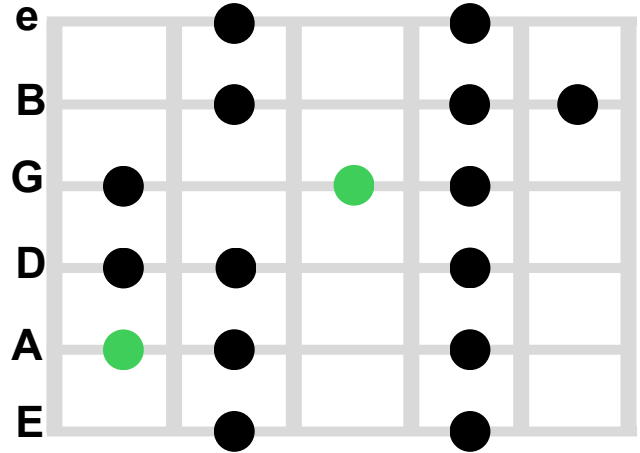

Locrian Guitar Scale

Pattern 1 Locrian Guitar Scale

Pattern 2 Locrian Guitar Scale

Pattern 3 Locrian Guitar Scale

Pattern 4 Locrian Guitar Scale

Pattern 5 Locrian Guitar Scale

Legend:

- Root note
- Scale note

e - #1 String or High E string
 B - #2 B String
 G - #3 G String
 D - #4 D String
 A - #5 A String
 E - #1 String or Low Bass E