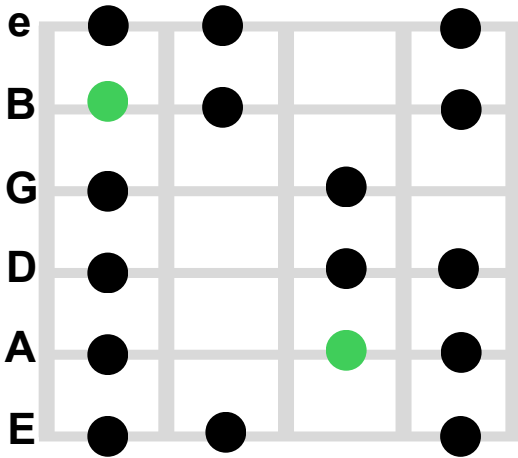

Locrian Guitar Scale

Pattern 1 Locrian Guitar Scale

Pattern 2 Locrian Guitar Scale

Pattern 3 Locrian Guitar Scale

Pattern 4 Locrian Guitar Scale

Pattern 5 Locrian Guitar Scale

Legend:

- Root note
- Scale note

e - #1 String or High E string
 B - #2 B String
 G - #3 G String
 D - #4 D String
 A - #5 A String
 E - #1 String or Low Bass E