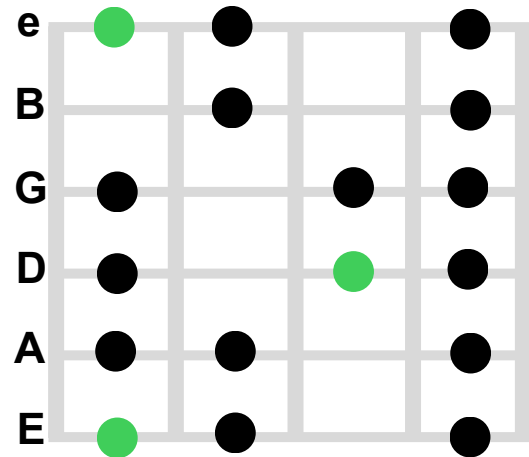

Locrian Guitar Scale

Pattern 1 Locrian Guitar Scale

Pattern 2 Locrian Guitar Scale

Pattern 3 Locrian Guitar Scale

Pattern 4 Locrian Guitar Scale

Pattern 5 Locrian Guitar Scale

Legend:

- Root note
- Scale note

e - #1 String or High E string
 B - #2 B String
 G - #3 G String
 D - #4 D String
 A - #5 A String
 E - #1 String or Low Bass E