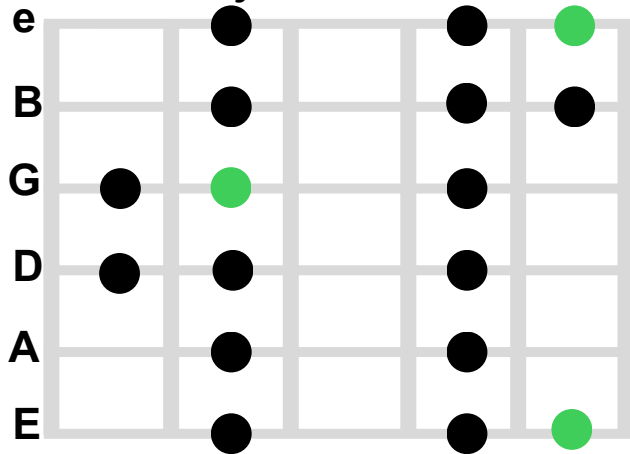

# Lydian Guitar Scale

Pattern 1 Lydian Guitar Scale

Pattern 2 Lydian Guitar Scale

Pattern 3 Lydian Guitar Scale

Pattern 4 Lydian Guitar Scale

Pattern 5 Lydian Guitar Scale

Legend:

- Root note
- Scale note

e - #1 String or High E string  
 B - #2 B String  
 G - #3 G String  
 D - #4 D String  
 A - #5 A String  
 E - #1 String or Low Bass E