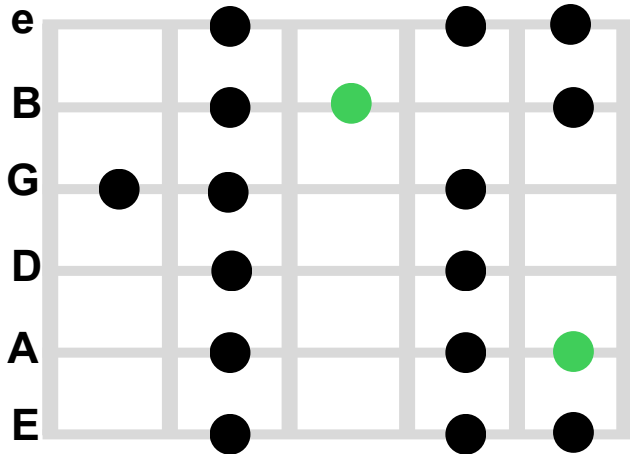

# Lydian Guitar Scale

Pattern 1 Lydian Guitar Scale

Pattern 2 Lydian Guitar Scale

Pattern 3 Lydian Guitar Scale

Pattern 4 Lydian Guitar Scale

Pattern 5 Lydian Guitar Scale

Legend:

- Root note
- Scale note

e - #1 String or High E string  
 B - #2 B String  
 G - #3 G String  
 D - #4 D String  
 A - #5 A String  
 E - #1 String or Low Bass E