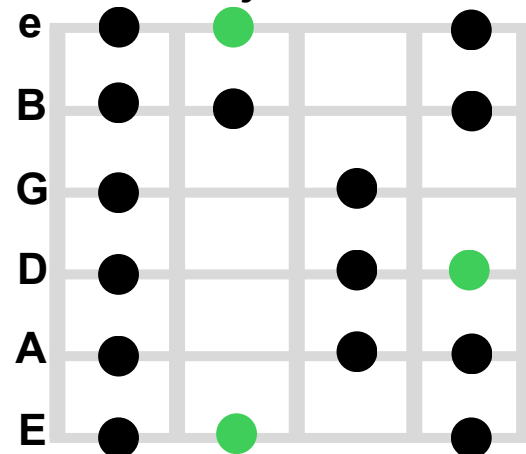

# Lydian Guitar Scale

Pattern 1 Lydian Guitar Scale

Pattern 2 Lydian Guitar Scale

Pattern 3 Lydian Guitar Scale

Pattern 4 Lydian Guitar Scale

Pattern 5 Lydian Guitar Scale

Legend:

- Root note
- Scale note

e - #1 String or High E string  
 B - #2 B String  
 G - #3 G String  
 D - #4 D String  
 A - #5 A String  
 E - #1 String or Low Bass E