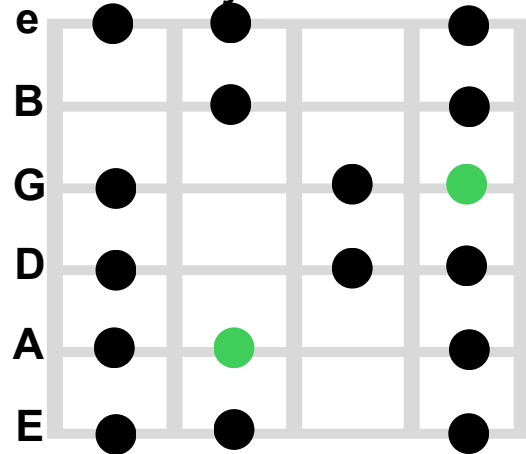

# Lydian Guitar Scale

Pattern 1 Lydian Guitar Scale

Pattern 2 Lydian Guitar Scale

Pattern 3 Lydian Guitar Scale

Pattern 4 Lydian Guitar Scale

Pattern 5 Lydian Guitar Scale

Legend:

- Root note
- Scale note

e - #1 String or High E string  
 B - #2 B String  
 G - #3 G String  
 D - #4 D String  
 A - #5 A String  
 E - #1 String or Low Bass E