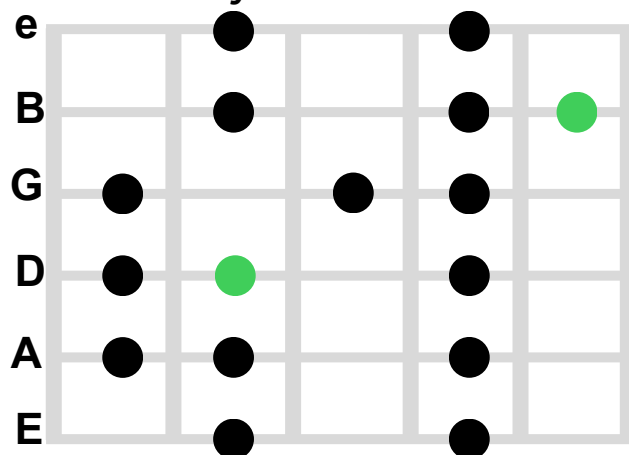

# Lydian Guitar Scale

Pattern 1 Lydian Guitar Scale

Pattern 2 Lydian Guitar Scale

Pattern 3 Lydian Guitar Scale

Pattern 4 Lydian Guitar Scale

Pattern 5 Lydian Guitar Scale

Legend:

- Root note
- Scale note

e - #1 String or High E string  
 B - #2 B String  
 G - #3 G String  
 D - #4 D String  
 A - #5 A String  
 E - #1 String or Low Bass E