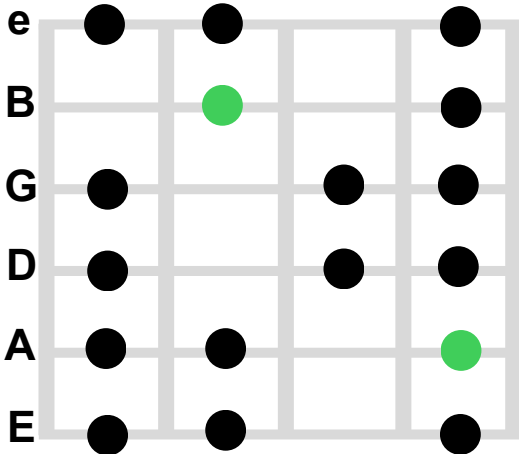

Mixolydian Guitar Scale

Pattern 1 Mixolydian Guitar Scale

Pattern 2 Mixolydian Guitar Scale

Pattern 3 Mixolydian Guitar Scale

Pattern 4 Mixolydian Guitar Scale

Pattern 5 Mixolydian Guitar Scale

Legend:

- Root note
- Scale note

e - #1 String or High E string
 B - #2 B String
 G - #3 G String
 D - #4 D String
 A - #5 A String
 E - #1 String or Low Bass E