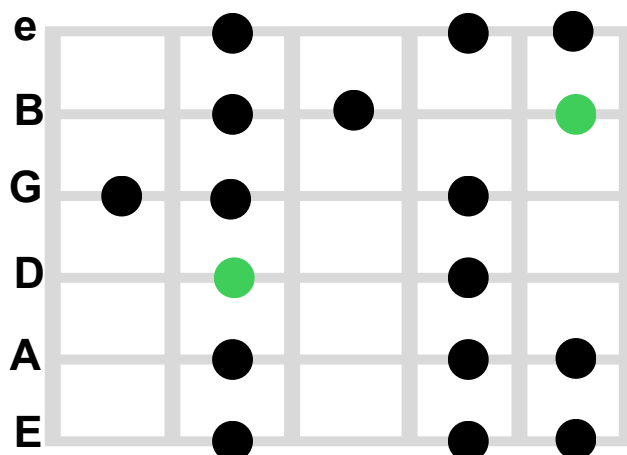

Mixolydian Guitar Scale

Pattern 1 Mixolydian Guitar Scale

Pattern 2 Mixolydian Guitar Scale

Pattern 3 Mixolydian Guitar Scale

Pattern 4 Mixolydian Guitar Scale

Pattern 5 Mixolydian Guitar Scale

Legend:

- Root note
- Scale note

e - #1 String or High E string
 B - #2 B String
 G - #3 G String
 D - #4 D String
 A - #5 A String
 E - #1 String or Low Bass E