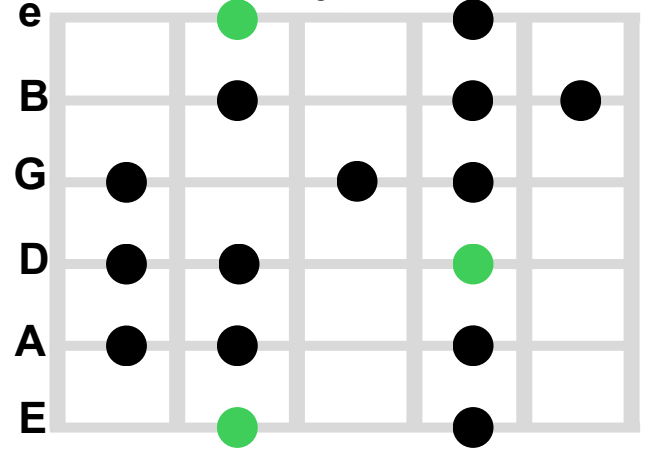

Mixolydian Guitar Scale

Pattern 1 Mixolydian Guitar Scale

Pattern 2 Mixolydian Guitar Scale

Pattern 3 Mixolydian Guitar Scale

Pattern 4 Mixolydian Guitar Scale

Pattern 5 Mixolydian Guitar Scale

Legend:

- Root note
- Scale note

e - #1 String or High E string
 B - #2 B String
 G - #3 G String
 D - #4 D String
 A - #5 A String
 E - #1 String or Low Bass E