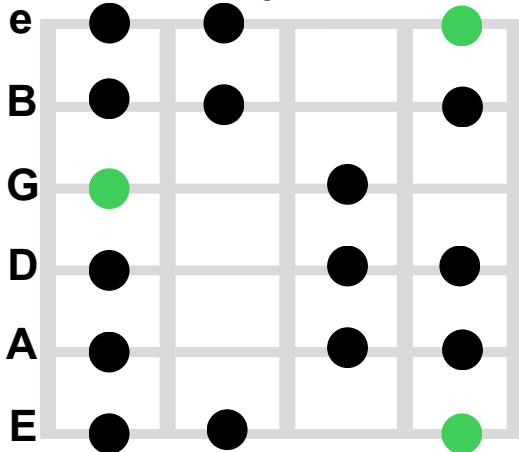

Mixolydian Guitar Scale

Pattern 1 Mixolydian Guitar Scale

Pattern 2 Mixolydian Guitar Scale

Pattern 3 Mixolydian Guitar Scale

Pattern 4 Mixolydian Guitar Scale

Pattern 5 Mixolydian Guitar Scale

Legend:

- Root note
- Scale note

e - #1 String or High E string
 B - #2 B String
 G - #3 G String
 D - #4 D String
 A - #5 A String
 E - #1 String or Low Bass E