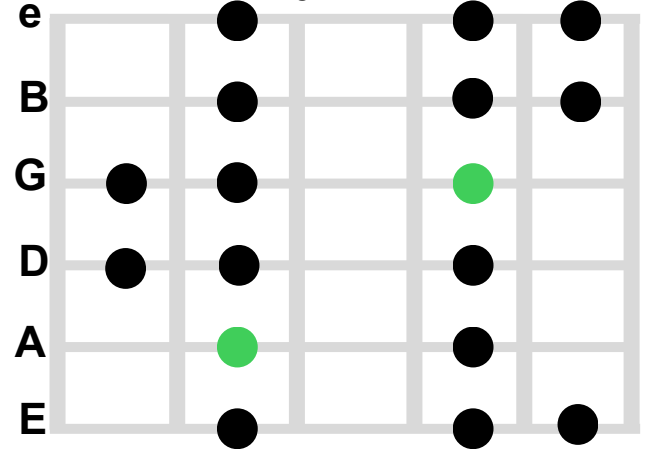

Mixolydian Guitar Scale

Pattern 1 Mixolydian Guitar Scale

Pattern 2 Mixolydian Guitar Scale

Pattern 3 Mixolydian Guitar Scale

Pattern 4 Mixolydian Guitar Scale

Pattern 5 Mixolydian Guitar Scale

Legend:

- Root note
- Scale note

e - #1 String or High E string
 B - #2 B String
 G - #3 G String
 D - #4 D String
 A - #5 A String
 E - #1 String or Low Bass E